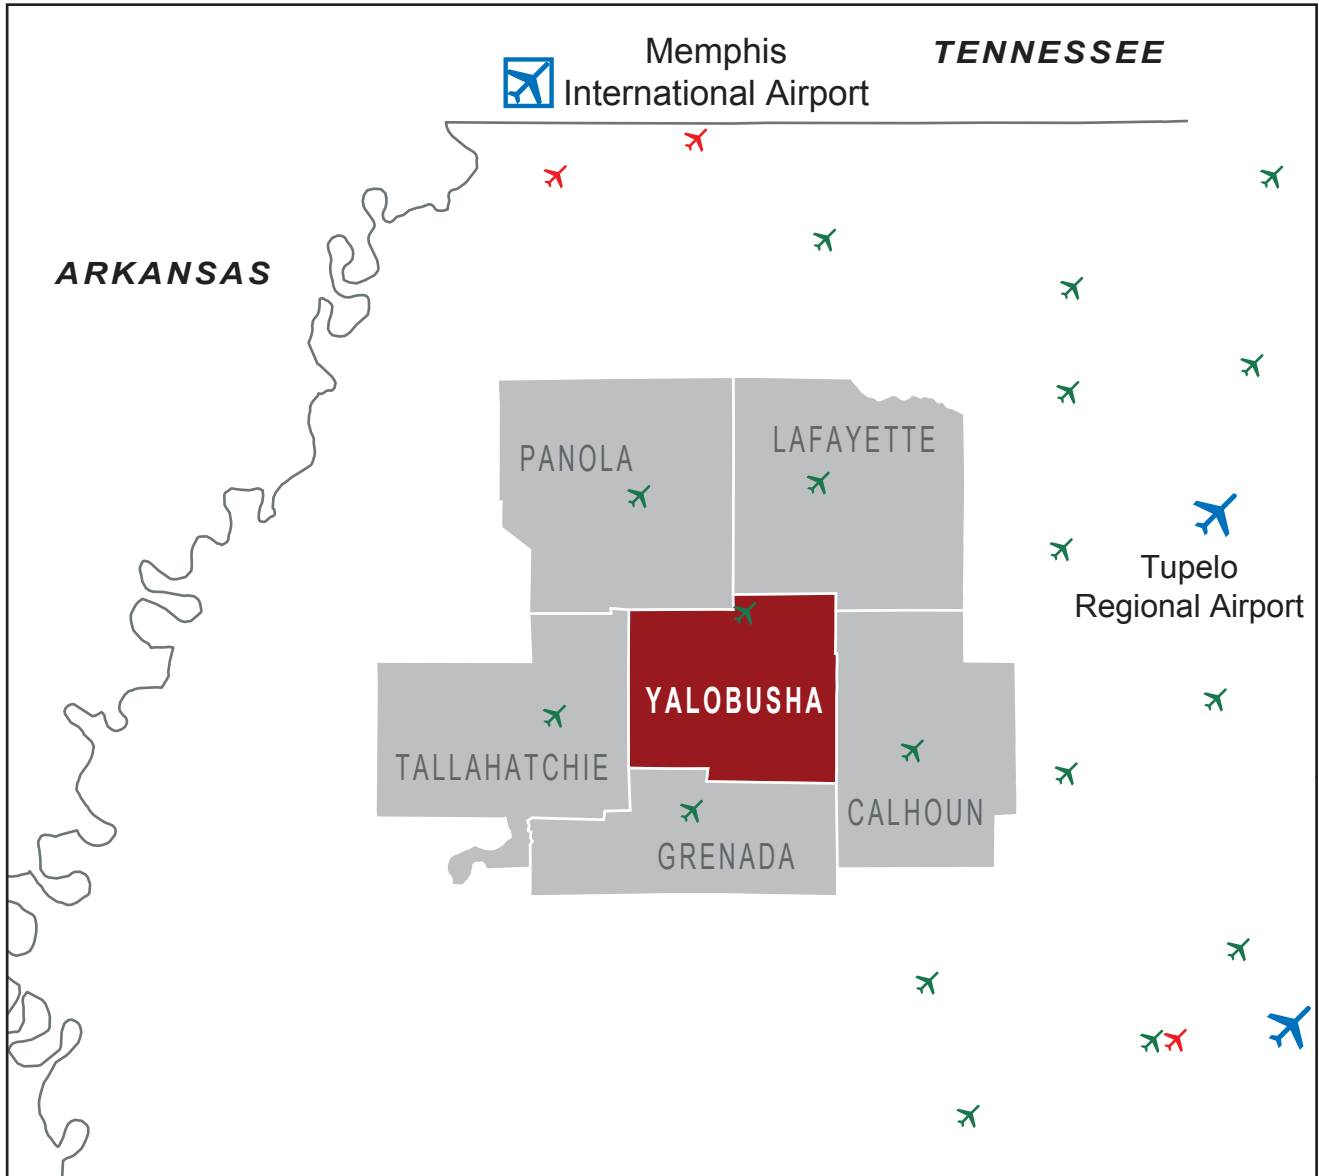

Yalobusha County

ECONOMIC DEVELOPMENT DISTRICT

PO Box 642 | Water Valley, MS 38965 | 662-473-8899 | yedd@yalobushacountymississippi.com

Airports

COMMERCIAL AIRLINE SERVICE	NON-COMMERCIAL AIRPORT SERVICE
Attended	Attended
Unattended	Unattended
	Private with Public Use (unattended)